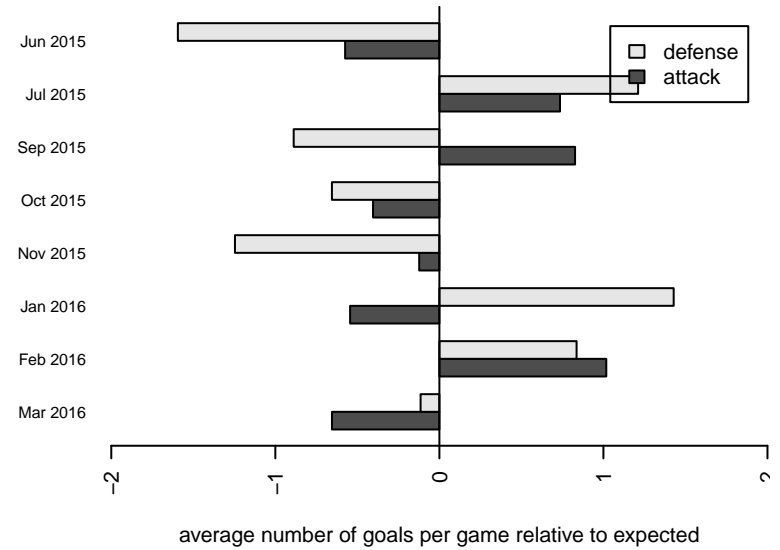

Performance relative to 13 month average