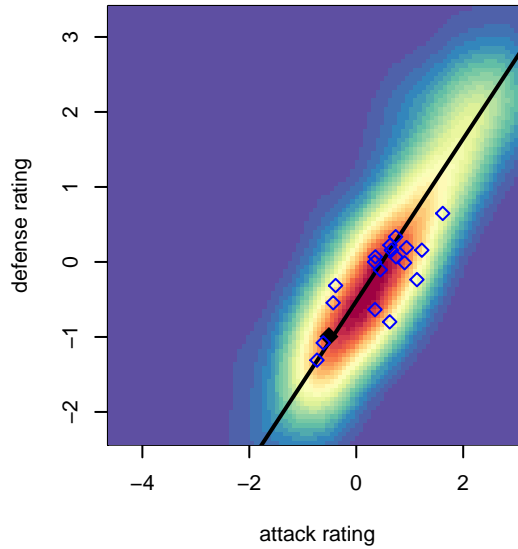

## Crossfire Premier D B02

Crossfire Premier SC  
 Redmond, WA  
 B02 total strength=582  
 attack=0.6 defense=0.37  
 fall league = RCL B02 Div 4  
 spr league = Win RCL B02 Div 5  
 notes= Lugo 2013-5

alt names used:  
 CROSSFIRE PREMIER  
 CROSSFIRE PREMIER  
 Crossfire Premier B02 Lugo  
 Crossfire Premier B02 D  
 Crossfire Premier BU13D – Lugo  
 Crossfire Premier B02 D  
 Crossfire Premier B02 D

**attack and defense variance (black dot)  
relative to other teams  
and top 10 in region**

**attack and defense rating  
relative to others at age  
and all opponents in last 13 months**

**Performance relative to 13 month average**