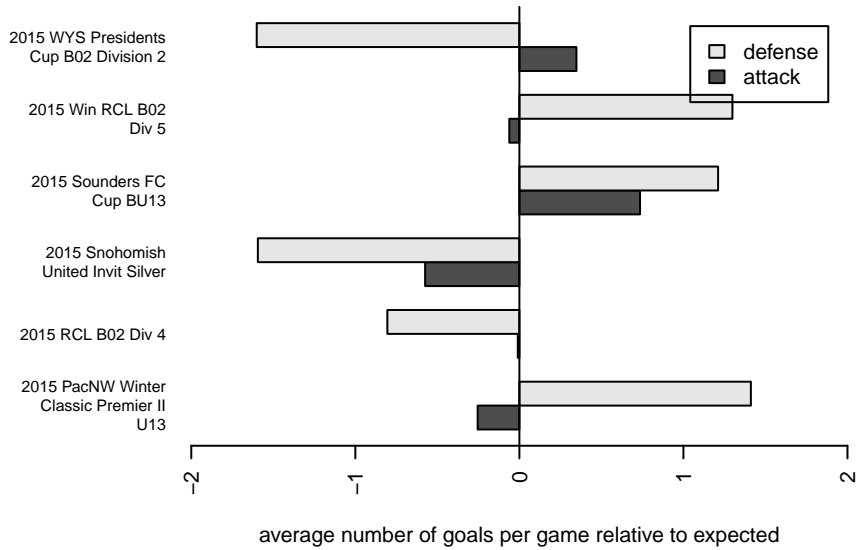

Venues played:  
 2015 Snohomish United Invt Silver  
 2015 Sounders FC Cup BU13  
 2015 RCL B02 Div 4  
 2015 PacNW Winter Classic Premier II U13  
 2015 Win RCL B02 Div 5  
 2015 WYS Presidents Cup B02 Division 2

**attack and defense variance (black dot)  
relative to other teams  
and top 10 in region**

**attack and defense rating  
relative to others at age  
and all opponents in last 13 months**

**Performance relative to 13 month average**