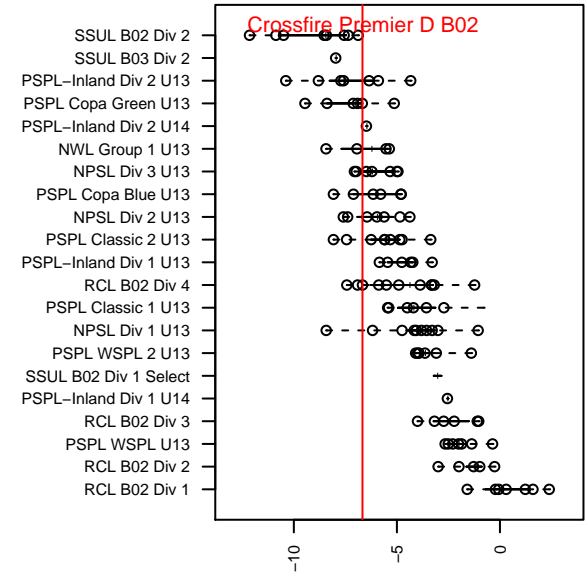

## Crossfire Premier D B02

Crossfire Premier SC  
 Redmond, WA  
 B02 total strength=582  
 attack=0.6 defense=0.37  
 fall league = RCL B02 Div 4  
 spr league = Win RCL B02 Div 5  
 notes= Lugo 2013-5

alt names used:  
 CROSSFIRE PREMIER  
 CROSSFIRE PREMIER  
 Crossfire Premier B02 Lugo  
 Crossfire Premier B02 D  
 Crossfire Premier BU13D – Lugo  
 Crossfire Premier B02 D  
 Crossfire Premier B02 D

**attack and defense variance (black dot)  
relative to other teams  
and top 10 in region**

**attack and defense rating  
relative to others at age  
and all opponents in last 13 months**

**Performance relative to 13 month average**