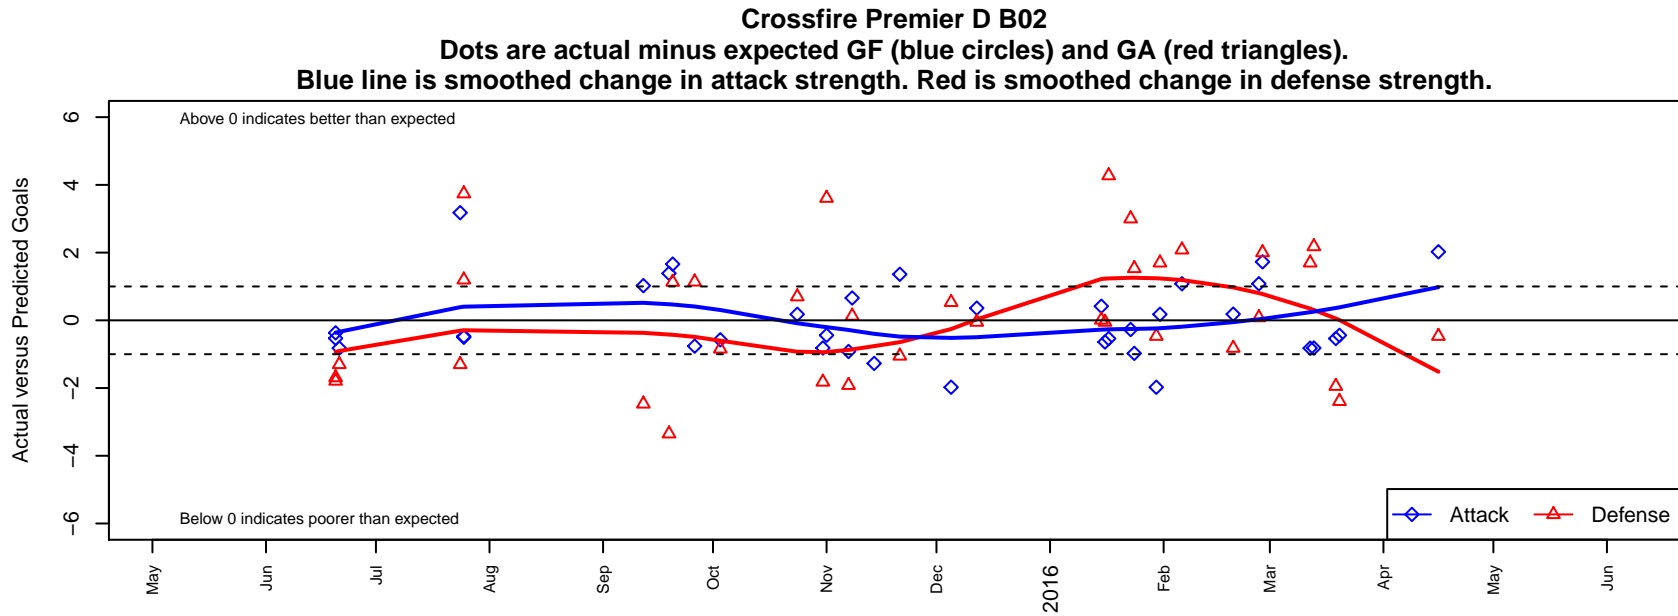

## Crossfire Premier D B02

Crossfire Premier SC  
 Redmond, WA  
 B02 total strength=582  
 attack=0.6 defense=0.37  
 fall league = RCL B02 Div 4  
 spr league = Win RCL B02 Div 5  
 notes= Lugo 2013-5

**attack and defense variance (black dot)  
relative to other teams  
and top 10 in region**

**attack and defense rating  
relative to others at age  
and all opponents in last 13 months**

**Performance relative to 13 month average**